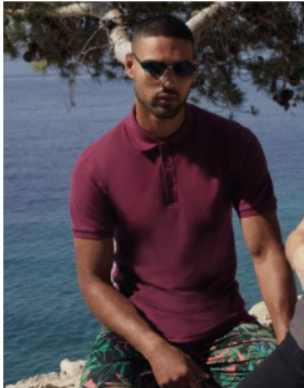

T-SHIRT COLOUR SWATCH CHART

SELECTED COLOUR	Size	S	M	L	XL	2XL	3XL
	Chest To Fit (ins)	34-36	38-40	42-44	46-48	50-52	54-56
	Fabric	100% Cotton pre-shrunk jersey knit*					
	Weight	185g/m ² (175g/m ² White)					

*Sport Grey and Antique colours 90% Cotton 10% Polyester, Ash Grey 99% Cotton 1% Polyester. Blackberry, Lilac, Midnight, Sunset, Tweed, Russet, Dark Heather Safety Pink and Heather Sapphire 50% Cotton, 50% Polyester
 *3XL Available in White, Navy, Black and Ash Grey only

For size information, click on colour required

POLO SHIRT COLOUR SWATCH CHART

Hover to zoom or click here

Brand: Fruit Of The Loom

Code: 63218

Features:

- Three button placket with self coloured buttons
- Side vents
- Also available in ladies' sizes code 63030